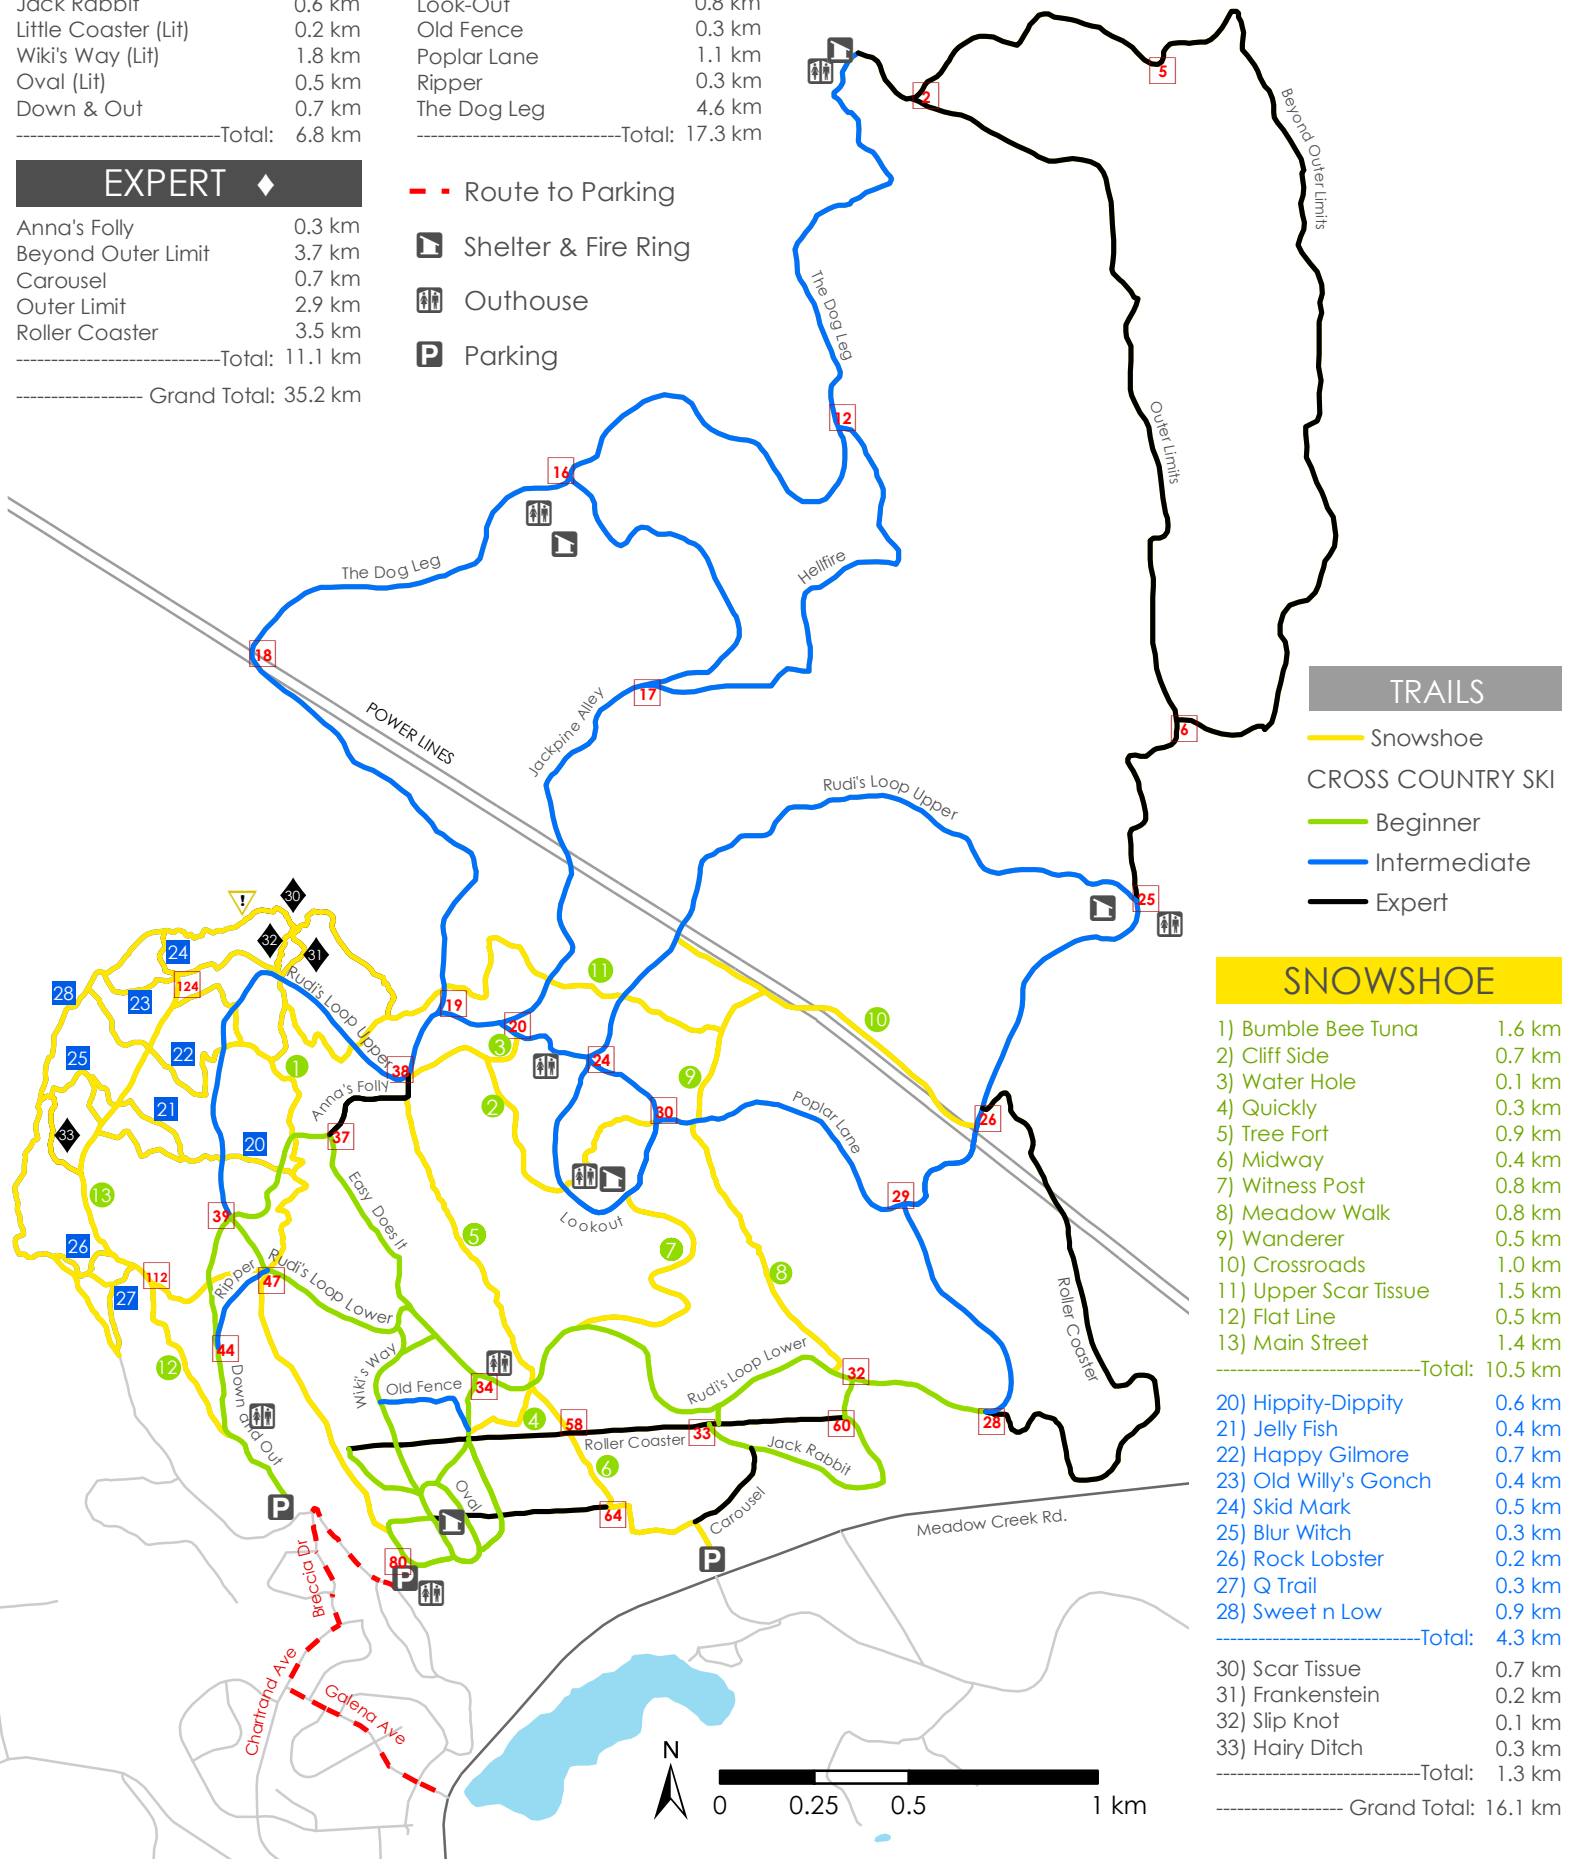

CROSS COUNTRY SKI TRAILS

BEGINNER

Cut-Off (Lit)	0.1 km
Easy Does It	0.9 km
Rudi's Loop Lower	2.0 km
Jack Rabbit	0.6 km
Little Coaster (Lit)	0.2 km
Wiki's Way (Lit)	1.8 km
Oval (Lit)	0.5 km
Down & Out	0.7 km
-----Total:	6.8 km

INTERMEDIATE

Rudi's Loop Upper	6.0 km
Hell Fire Road	2.0 km
Jack Pine Alley	2.2 km
Look-Out	0.8 km
Old Fence	0.3 km
Poplar Lane	1.1 km
Ripper	0.3 km
The Dog Leg	4.6 km
-----Total:	17.3 km

EXPERT

Anna's Folly	0.3 km
Beyond Outer Limit	3.7 km
Carousel	0.7 km
Outer Limit	2.9 km
Roller Coaster	3.5 km
-----Total:	11.1 km
-----Grand Total:	35.2 km

- - - Route to Parking

Shelter & Fire Ring

Outhouse

Parking

EMERGENCY CONTACTS

Emergency Services - 911
RCMP - (250) 523-6222

Emergency Location Markers

TRAILS

- Snowshoe
- CROSS COUNTRY SKI**
- Beginner
- Intermediate
- Expert

SNOWSHOE

1) Bumble Bee Tuna	1.6 km
2) Cliff Side	0.7 km
3) Water Hole	0.1 km
4) Quickly	0.3 km
5) Tree Fort	0.9 km
6) Midway	0.4 km
7) Witness Post	0.8 km
8) Meadow Walk	0.8 km
9) Wanderer	0.5 km
10) Crossroads	1.0 km
11) Upper Scar Tissue	1.5 km
12) Flat Line	0.5 km
13) Main Street	1.4 km
-----Total:	10.5 km
20) Hippy-Dippity	0.6 km
21) Jelly Fish	0.4 km
22) Happy Gilmore	0.7 km
23) Old Willy's Gonch	0.4 km
24) Skid Mark	0.5 km
25) Blur Witch	0.3 km
26) Rock Lobster	0.2 km
27) Q Trail	0.3 km
28) Sweet n Low	0.9 km
-----Total:	4.3 km
30) Scar Tissue	0.7 km
31) Frankenstein	0.2 km
32) Slip Knot	0.1 km
33) Hairy Ditch	0.3 km
-----Total:	1.3 km
-----Grand Total:	16.1 km